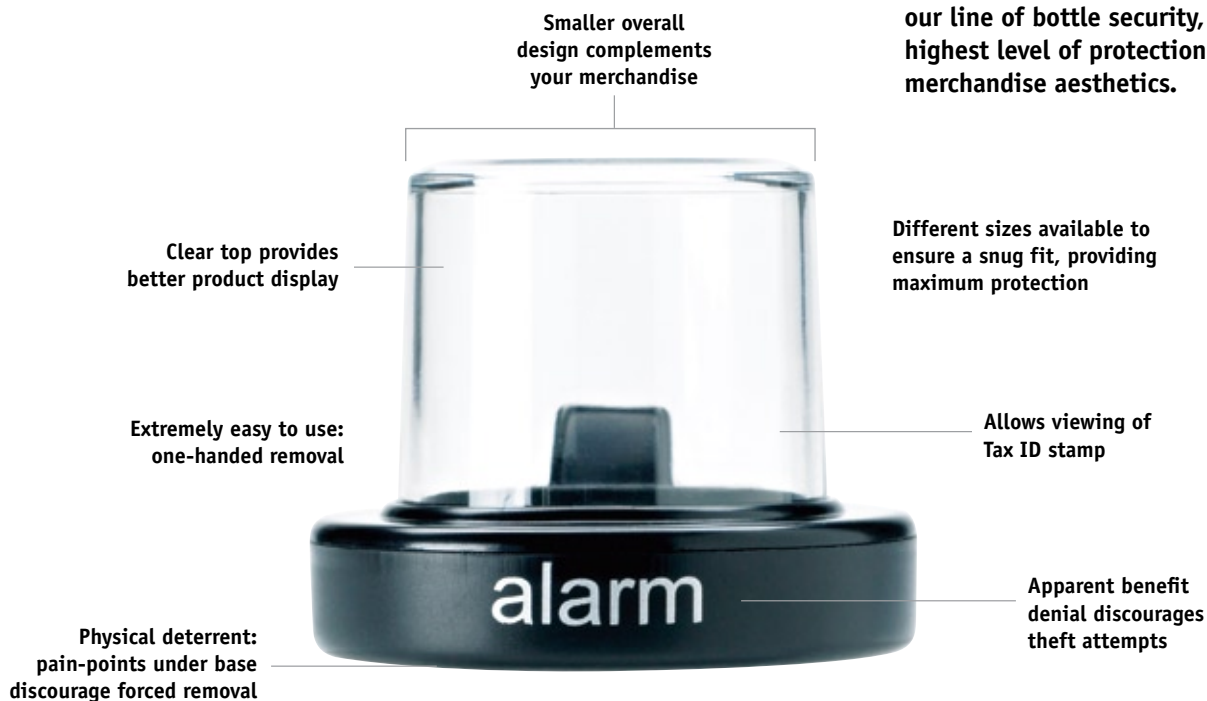

*“The results are inevitable,
lower theft.”*

DEFENDING YOUR BOTTOM LINE

Bottle Security

Whatever your security needs, **Alpha** **S³ Bottle Security**

encourages open display with merchandise accessible to your customers.

Alpha's complete line of Bottle Security products provide the perfect solution to protect your high-theft premium wine and spirits:

- Ease of use – no training required
- Technology agnostic (AM & RF)
- A strong visual deterrent
- Single key platform
- Protects against unauthorized use

NEW! BottleLok

Alpha's BottleLok, the **NEWEST** addition in our line of bottle security, combines the highest level of protection with optimal merchandise aesthetics.

BottleLok

Smaller profile is perfect for high-end display & maximum merchandising

Bottle Cap

Designed to be tough and reusable

Metal Bottle Wrap

Tough enough to secure almost any bottle

BottleLok and Bottle Cap are available in different sizes for optimum fit and security.

The S³ line of products is quick and easy, allowing you to confidently open display your high-theft merchandise and increase sales!